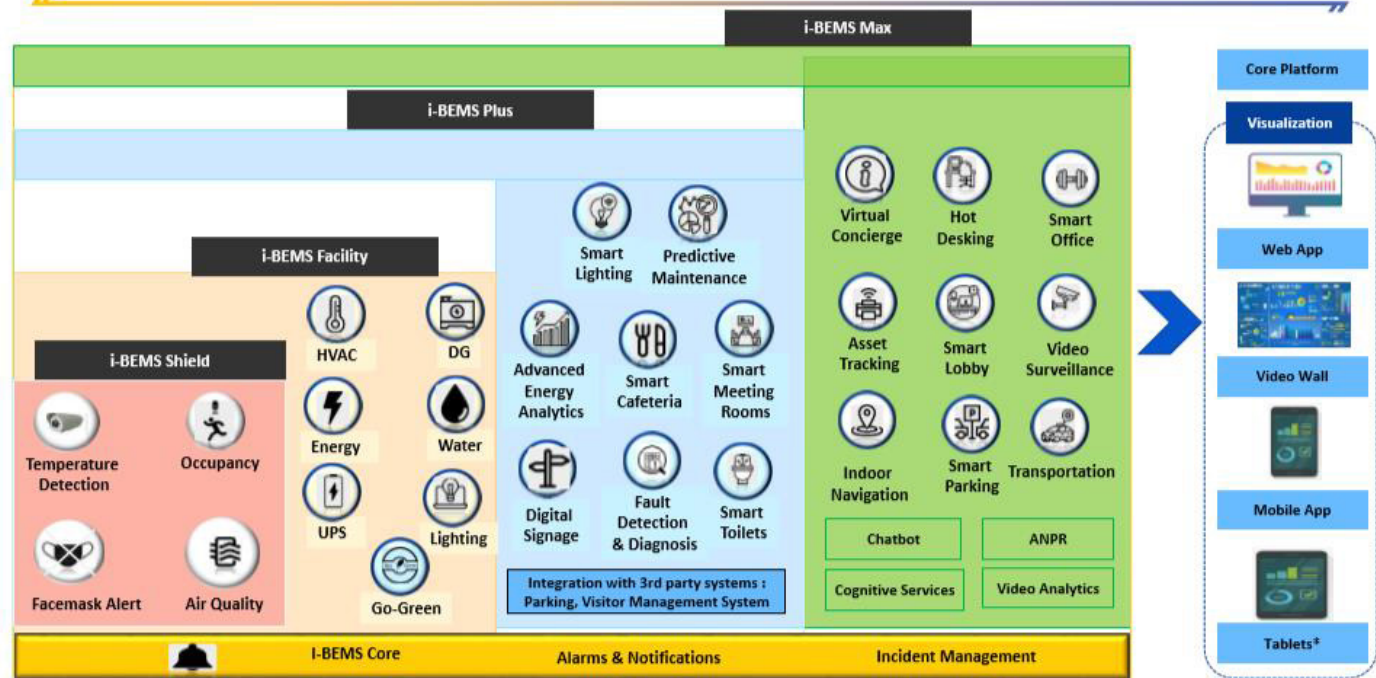

Our Solutions (Asset Performance Improvement & Optimisation)

Smart Building Management Technology

- iBEMS

.available in 4 Expansive modules - to fit every customer's needs & budgets

- BMS/BAS (Building Management System/Building Automation System)